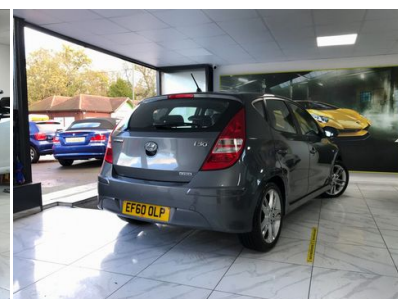

Hyundai i30

1.6 CRDi Premium 5dr
 NATIONWIDE DELIVERY AVAILABLE

SOLD

2010

DIESEL

MANUAL

GREY

46,400 MILES

1,582CC

DESCRIPTION

NATIONWIDE WARRANTY INCLUDED FOR PEACE OF MIND, FULLY HPI CHECKED, 1 YEAR MOT, SERVICE HISTORY, WE OFFER LOW RATE FINANCE IN UNDER 15 MINUTES WITH ZERO DEPOSIT OPTION, LOVELY TO DRIVE AND FIRST TO SEE WILL BUY,