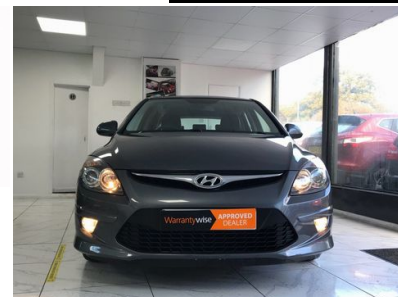

Hyundai i30

1.6 CRDi Premium 5dr
 NATIONWIDE DELIVERY AVAILABLE

SOLD

2010

DIESEL

MANUAL

GREY

46,400 MILES

1,582CC

DESCRIPTION

NATIONWIDE WARRANTY INCLUDED FOR PEACE OF MIND, FULLY HPI CHECKED, 1 YEAR MOT, SERVICE HISTORY, WE OFFER LOW RATE FINANCE IN UNDER 15 MINUTES WITH ZERO DEPOSIT OPTION, LOVELY TO DRIVE AND FIRST TO SEE WILL BUY,